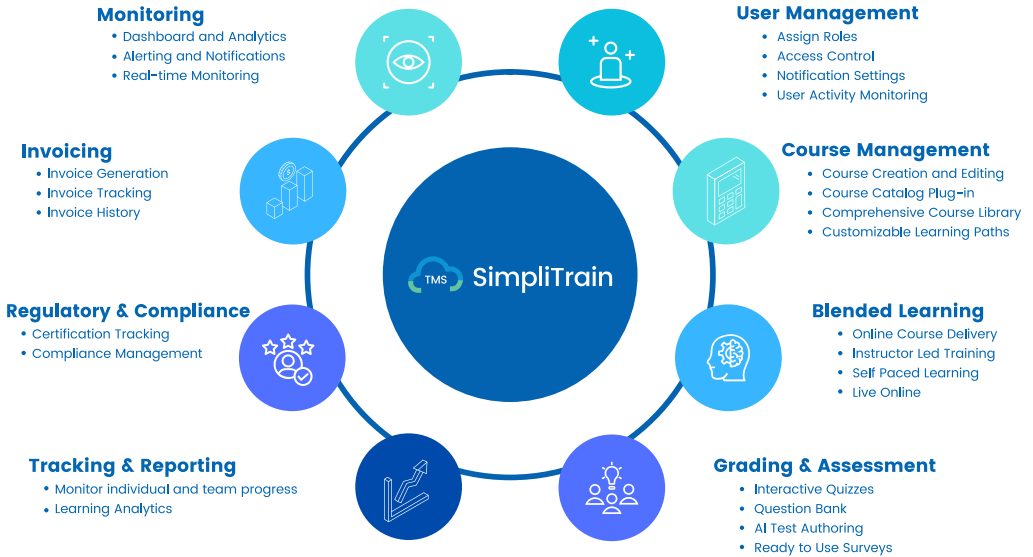

TMS MODULES